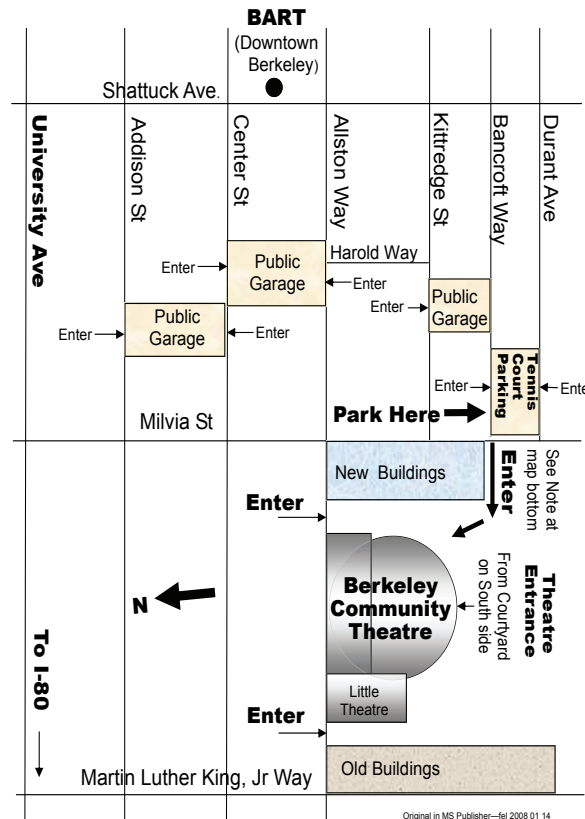

First Concert November 2, 2008 at 2:30 PM

Features

**JONAS NORDWALL**

**At The Berkeley Community Theatre**

**FIRST TIMERS ARE 4 FREE**  
 NorCal continues this great opportunity. Bring a friend. It costs you or them nothing to have a wonderful afternoon

**NEW THIS SEASON—LIVE VIDEO OF THE**  
**CONSOLE KEYBOARDS DURING PERFORMANCE**

NOTE—We try to have the gate across from the Tennis Court parking open to shorten the walk to the BCT entrance.

**Parking**—The Closest garage parking is on Allston Way (see map).  
 – Parking also at Old Tennis Courts, between Bancroft and Durant off Milvia (see **PARK HERE ON MAP**). (Tennis Court parking is usually free, but the HS Athletic Department has the right to charge a fee.) –There is also street parking around the Theater.  
 – Come early to allow time and to avoid missing the start of the concert.  
 – Another option is to park at a nearby BART station; parking is free on Sundays. (Ashby is the closest.) Take BART to the Downtown Berkeley station (3 blocks from the theater).

**BERKELEY COMMUNITY THEATRE** entrance is located on Allston Way between Milvia and MLK, Jr Way, one block south and two blocks west of the **Downtown Berkeley BART station**. The Theater entrance is from the courtyard. **Enter through the gates on Allston Way** (see map). With 3,491 seats, the BCT is the largest proscenium arch theater in the Bay Area.